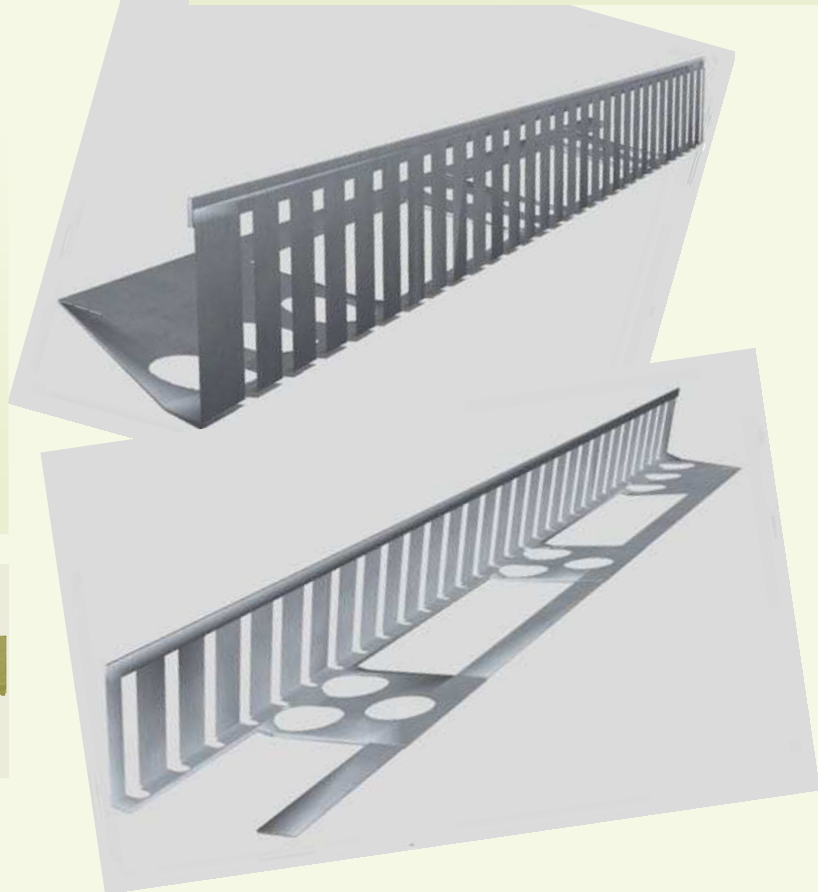

Edge Guard

- Lightweight aluminium edge trim to retain green roof systems
- Option to powder coat to any colour
- Connections and corners available
- Suitable for pitched and flat roofs

Supplied Standard size

- Height - 75mm
- Base - 100mm
- Length - 2400mm

Up to 300mm height available

www.sedumgreenroof.co.uk

Email us: info@sedumgreenroof.co.uk

Call us on 01747 830176

Monday - Friday 9am - 4pm