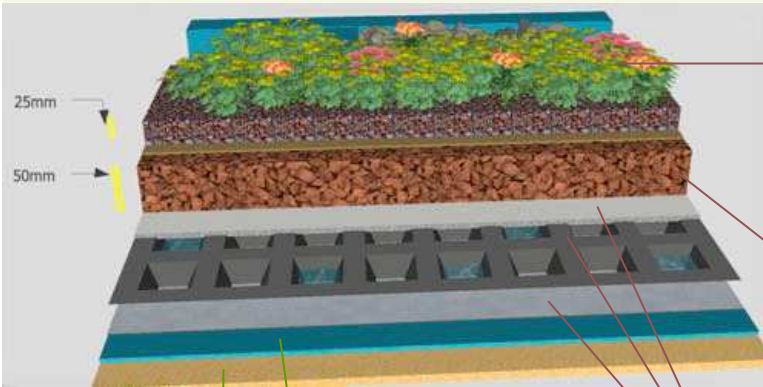

SEDUM
GREEN
ROOF

Sedum Mats

Vegetation

Up to 7 different sedum species ensures optimal coverage

50mm Coarse Substrate

A specialised blend of recycled lightweight organic materials acts as a growing medium

Filter Layer & Water Retention: 20mm

Ensures efficient water & nutrient distribution and retention, enhancing growth and protection

Structural Plywood Roof

Waterproof Membrane

Protects your roof

Saturated Weight - 98Kg/m²

www.sedumgreenroof.co.uk