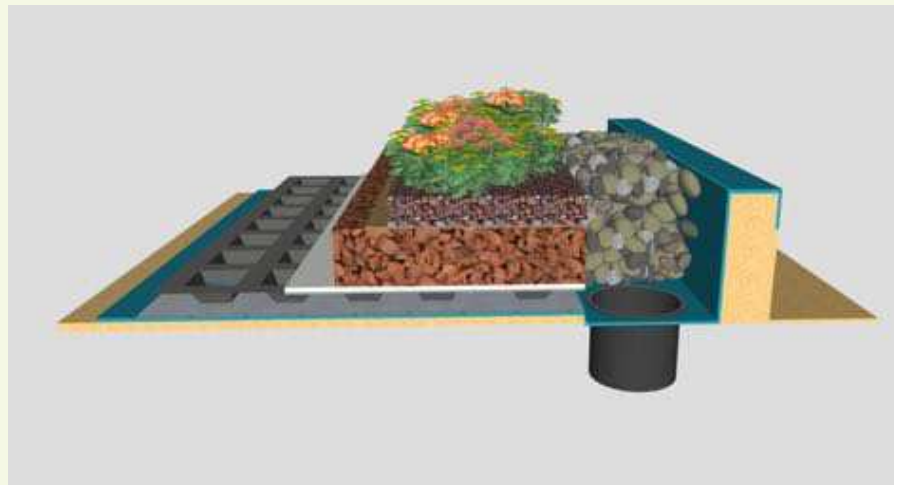

SEDUM
GREEN
ROOF

Sedum Mats

Vegetation

Up to 7 different sedum species ensures optimal coverage

50mm Coarse Substrate

A specialised blend of recycled lightweight organic materials acts as a growing medium

Filter Layer & Water Retention: 20mm

Ensures efficient water & nutrient distribution and retention, enhancing growth and protection

Structural Plywood Roof

Waterproof Membrane

Protects your roof

Saturated Weight - 98Kg/m²

www.sedumgreenroof.co.uk