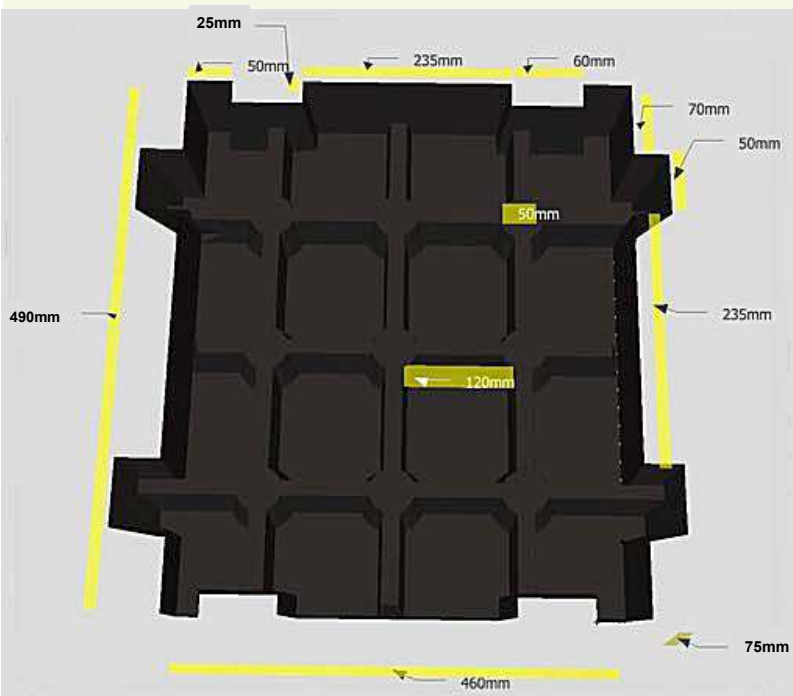

SEDUM
GREEN
ROOF

S Pod Design

Quick and easy
interlocking side assembly

- Saturated Weight—48Kg/m²
- 490x460x75mm size
- 100% recycled plastic
- UV resistant

www.sedumgreenroof.co.uk

Email us: info@sedumgreenroof.co.uk