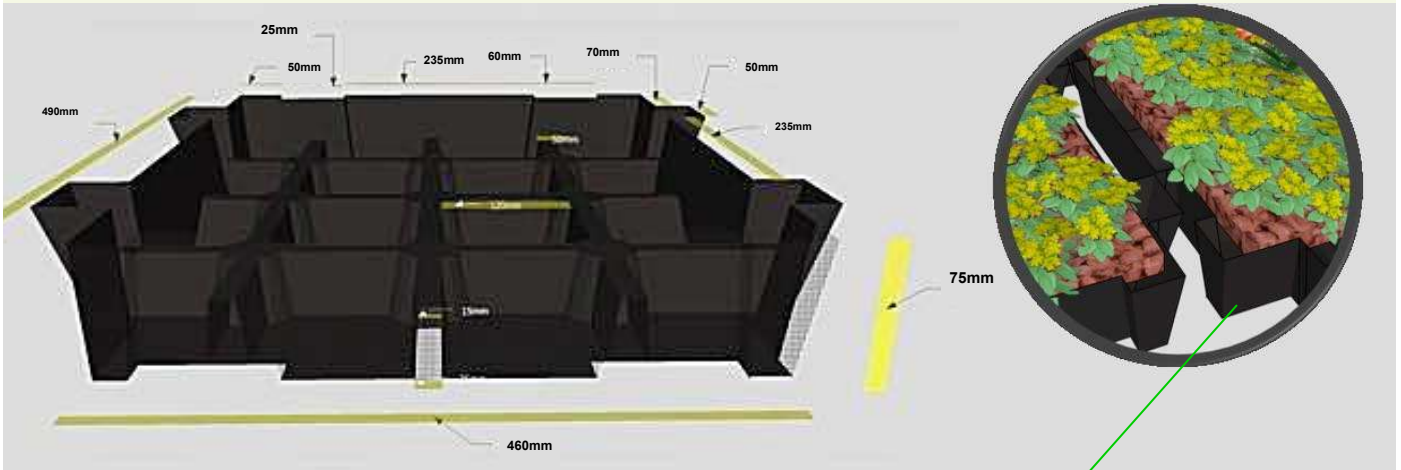

SEDUM
GREEN
ROOF

S Pod Design

Quick and easy
interlocking side assembly

- Saturated Weight—48Kg/m²
- 490x460x75mm size
- 100% recycled plastic
- UV resistant

www.sedumgreenroof.co.uk

Email us: info@sedumgreenroof.co.uk